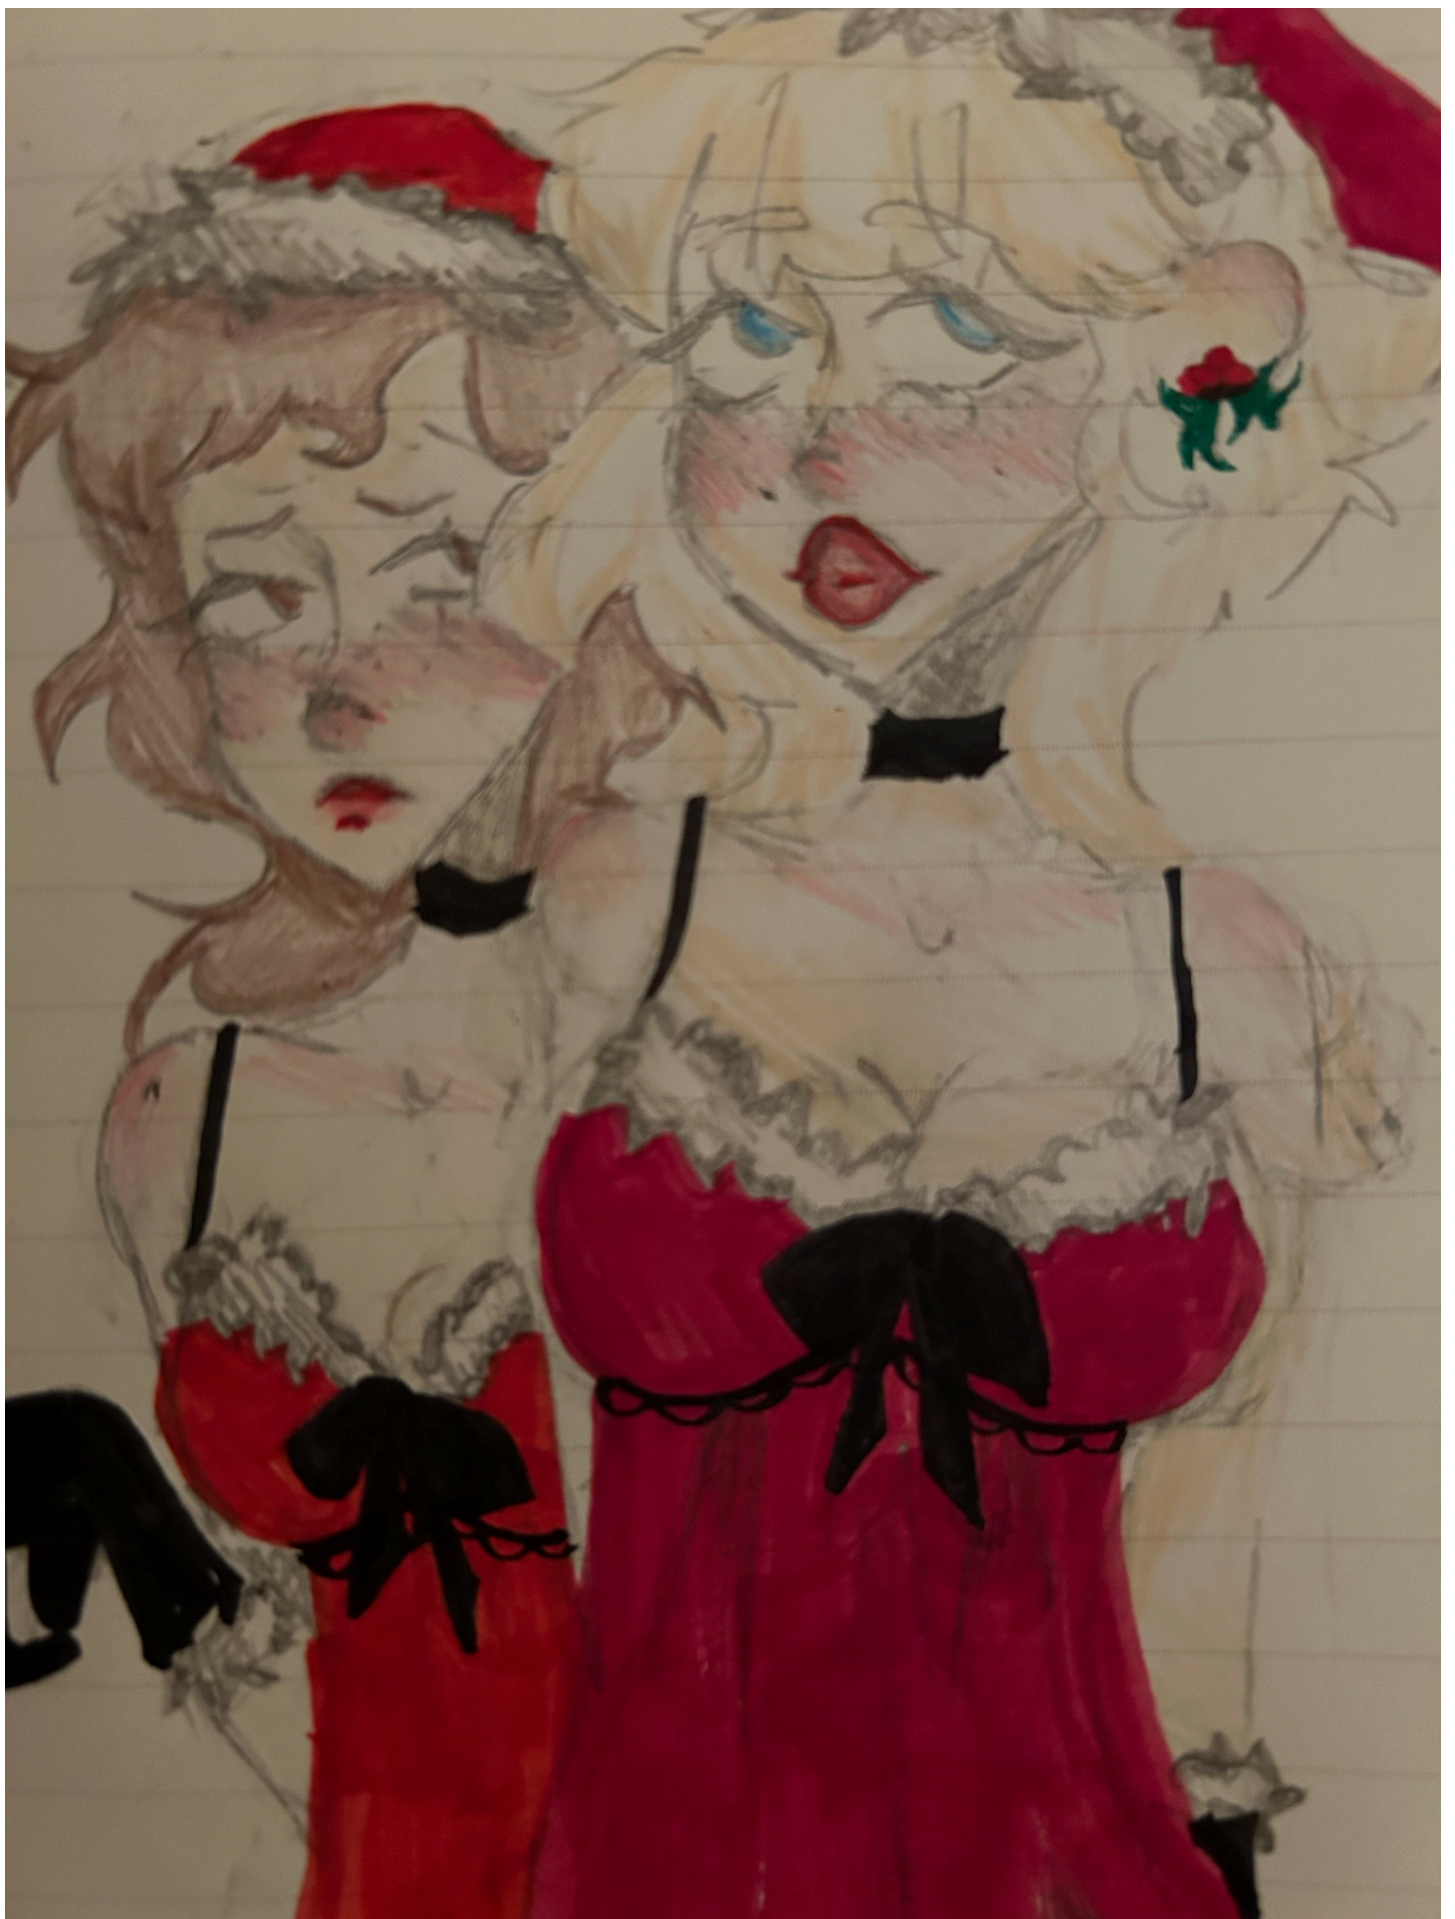

she/they • demigirl

IN-- • zodiac

vampire

Human

Latina

Shes a memoji I made

© Elly

Comfy oversized shirt

Flare jeans

14 • 5'4 • 8/22

She / they Omnivert

Bisexual ENT

Grunge • weirdcore

- Autumn
- Friends
- Candy

- Family
- Hot weather

Converse

Merry  
Christmas

Guys chill its  
just Soph